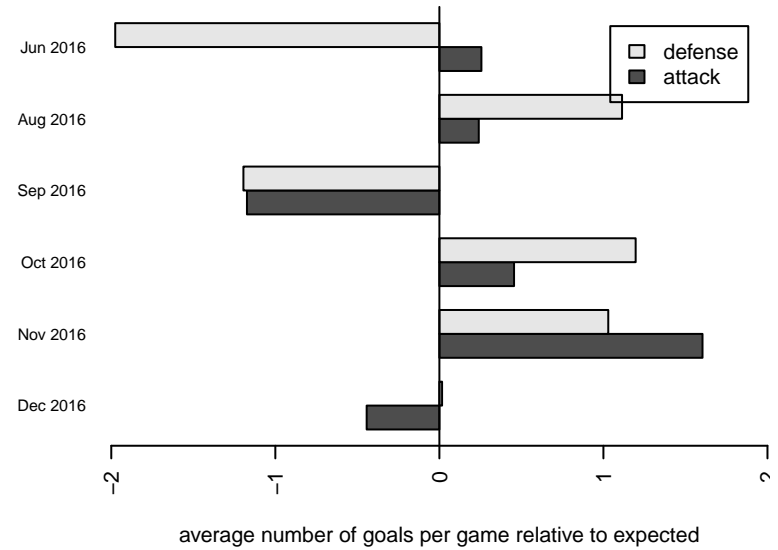

Performance relative to 13 month average