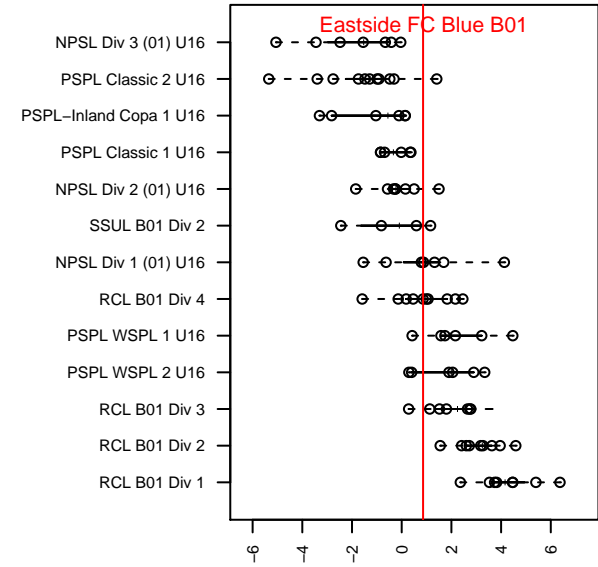

**attack and defense rating
relative to others at age
and all opponents in last 13 months**