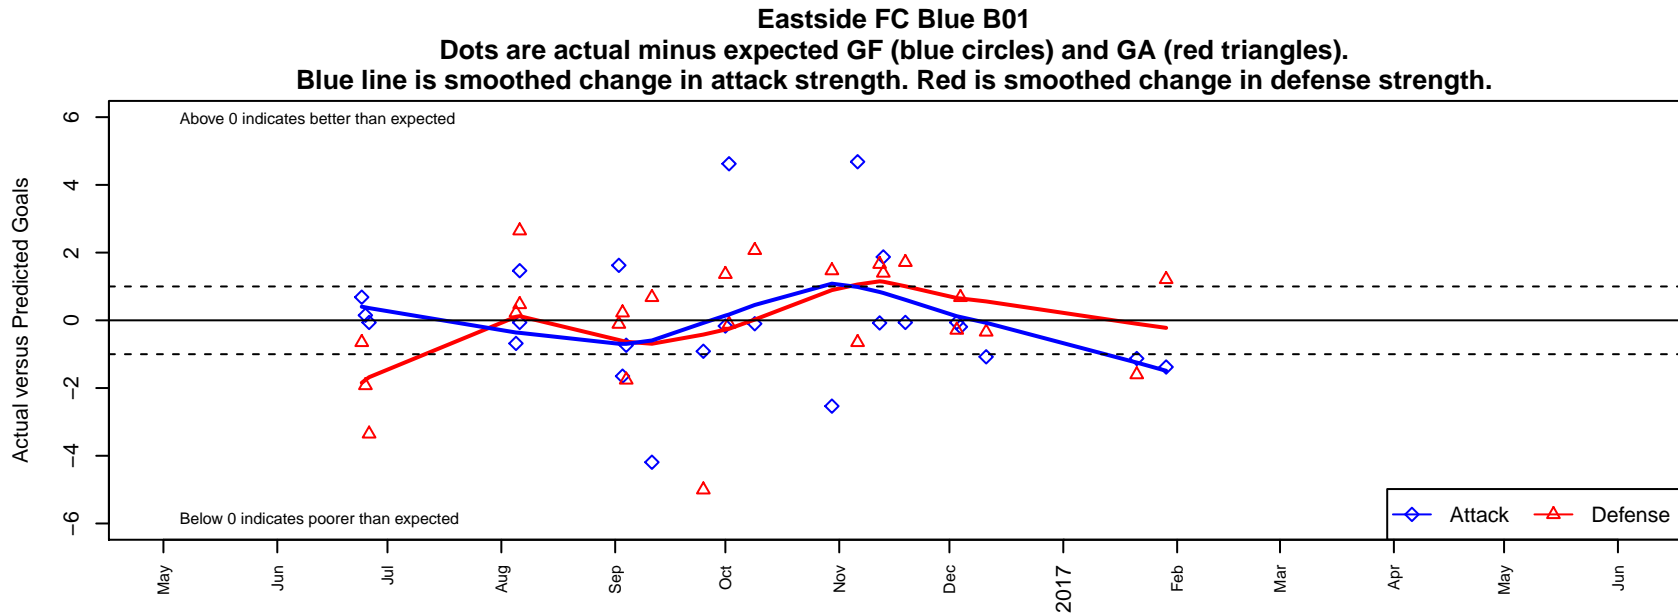

**attack and defense variance (black dot)
relative to other teams
and top 10 in region**

**attack and defense rating
relative to others at age
and all opponents in last 13 months**

Eastside FC Blue B01

Eastside FC
Preston, WA
B01 total strength=1377
attack=11.2 defense=4.86
fall league = RCL B01 Div 4

alt names used:
EFC B01 Blue
EFC B01 Blue
Eastside FC B01 Blue
Eastside FC B01 Blue C
Eastside FC B01 Blue C

Venues played:
2016 Rainier Challenge Copa U16
2016 Eastside FC Cup BU16
2016 Labor Day Cup BU16 Silver
2016 RCL B01 Div 4
2016 WYS Presidents Cup B01 Div 2